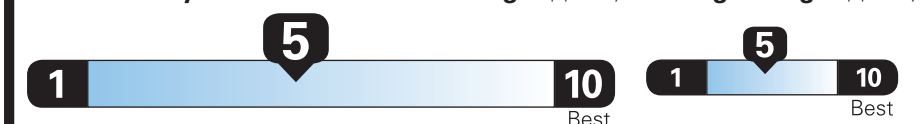

Fuel Economy & Greenhouse Gas Rating (tailpipe only) Smog Rating (tailpipe only)

This vehicle emits 369 grams CO₂ per mile. The best emits 0 grams per mile (tailpipe only). Producing and distributing fuel also create emissions; learn more at fueleconomy.gov.

Actual results will vary for many reasons, including driving conditions and how you drive and maintain your vehicle. The average new vehicle gets 27 MPG and costs $6,500 to fuel over 5 years. Cost estimates are based on 15,000 miles per year at $2.35 per gallon. MPGe is miles per gasoline gallon equivalent. Vehicle emissions are a significant cause of climate change and smog.

fueleconomy.gov

Calculate personalized estimates and compare vehicles

GOVERNMENT 5-STAR SAFETY RATINGS

Overall Vehicle Score ★★★★★

Based on the combined ratings of frontal, side and rollover. Should ONLY be compared to other vehicles of similar size and weight.

Frontal Crash Driver Passenger ★★★★★

Based on the risk of injury in a frontal impact. Should ONLY be compared to other vehicles of similar size and weight.

Side Crash Front seat Rear seat ★★★★★

Based on the risk of injury in a side impact.

Rollover ★★★★★

Based on the risk of rollover in a single-vehicle crash.

Star ratings range from 1 to 5 stars (★★★★★), with 5 being the highest.

Source: National Highway Traffic Safety Administration (NHTSA).

www.safercar.gov or 1-888-327-4236

5LMCJ2D99NUL32851

THE LINCOLN WAY™ APP

Your Dashboard of Services & Features

1. Download the Lincoln Way app* and you can:
2. Remotely start, lock and unlock your vehicle
   - Locate your vehicle and check approximate fuel range
   - Receive vehicle health alerts

The Lincoln Connect™ modem is active and sending vehicle data (e.g., diagnostics) to Lincoln. See in-vehicle Settings for connectivity options.

Lincoln Protect™

Insist on Lincoln Protect! The only extended service plan fully backed by Lincoln and honored at every Lincoln dealership in the U.S., Canada and Mexico. See your Lincoln dealer or visit www.LincolnOwner.com

WARNING: Operating, servicing and maintaining a passenger vehicle, pickup truck, van, or off-road vehicle can expose you to chemicals including engine exhaust, carbon monoxide, phthalates, and lead, which are known to the State of California to cause cancer and birth defects or other reproductive harm. To minimize exposure, avoid breathing exhaust, do not idle the engine except as necessary, service your vehicle in a well-ventilated area and wear gloves or wash your hands frequently when servicing your vehicle. For more information go to www.P65Warnings.ca.gov/passenger-vehicle.

SCAN OR TEXT 5LNUL32851 TO 59173

Msg & Data rates may apply. Text HELP for help

www.lincoln.com/help/privacy-terms/

RAMP ONE	CA2H	
RAMP TWO	CONVOY	ITEM #:
		43-K900 O/T 2

TOTAL MSRP $48,750.00

LINCOLN AUTOMOTIVE FINANCIAL SERVICES

Whether you decide to lease or finance your vehicle, you'll find the choices that are right for you. See your Lincoln Dealer for details or visit www.lincolnafn.com.

NK122 N RD 2X 245 000139 10 12 22