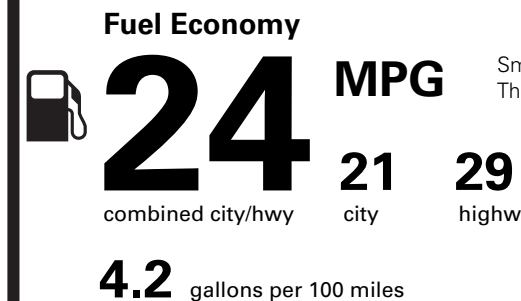

- 12.3" COLOR CLUSTR DISPLAY
- 8" LCD CNTR STK TOUCHSCRN
- BLIND SPOT INFORMATION SYS
- CABIN PARTICULATE AND ODOR FILTER
- CROSS-TRAFFIC ALERT
- INTELL ACCESS W/PUSH START
- LANE-KEEPING SYSTEM
- LINCOLN CONNECT™ - 4G MODEM WITH WIFI CAPABILITY
- LINCOLN DRIVE MODES
- REAR PARKING SENSORS
- REMOTE START
- SYNC3® W/ VOICE ACT NAV
- UNIVERSAL GARAGE DOOR OPEN

SAFETY/SECURITY

- ADVANCETRAC™ WITH RSC
- AIRBAGS - SIDE IMPACT / CURTAINS
- AIRBAGS-DRVR&PASS KNEE
- AIRBAGS-DUAL-STAGE FRONT
- AUTO HIGH BEAMS
- PASSIVE ANTI-THEFT SECURILOCK SYSTEM
- PRE-COLLISION ASSIST W/AEB
- SOS POST CRASH SYSTEM

WARRANTY

- 4YR/50K MILE WARRANTY
- 4YR/50K PICKUPDELIVERY SVC
- 6YR/70K MI POWERTRAIN WARR

INCLUDED ON THIS VEHICLE

(MSRP)

EQUIPMENT GROUP 200A

OPTIONAL EQUIPMENT/OTHER

2022 MODEL YEAR	
PRISTINE WHITE MET 3C	695.00
.225/55R19 99V A/S BSW TIRES	
ALL-WTHR FLR LNRS W/MATS	200.00
PANORAMIC VISTA RF W/PWR SHADE	1,700.00
PINSTRIPED ALUMINUM APPLIQUE	NO CHARGE
17" MINI SPARE WHEEL W/TIRE	150.00
19" BRT MACH ALUM W/MAGNETIC ELEMENTS PACKAGE	1,100.00
.HEATED STEERING WHEEL	
.HEATED REAR SEATS	
.HEATED/VENTILATED D/P SEATS	
.WINDSHIELD WIPER DE-ICER	
.RAIN SENSING WIPERS	
FRONT LICENSE PLATE BRACKET	NO CHARGE

PRICE INFORMATION

BASE PRICE	$43,710.00
TOTAL OPTIONS/OTHER	3,845.00
TOTAL VEHICLE & OPTIONS/OTHER	47,555.00
DESTINATION & DELIVERY	1,195.00

EPA DOT Fuel Economy and Environment

Gasoline Vehicle

Small SUVs range from 14 to 129 MPG. The best vehicle rates 142 MPGe.

You spend **$750** more in fuel costs over 5 years compared to the average new vehicle.

Annual fuel cost **$1,450**